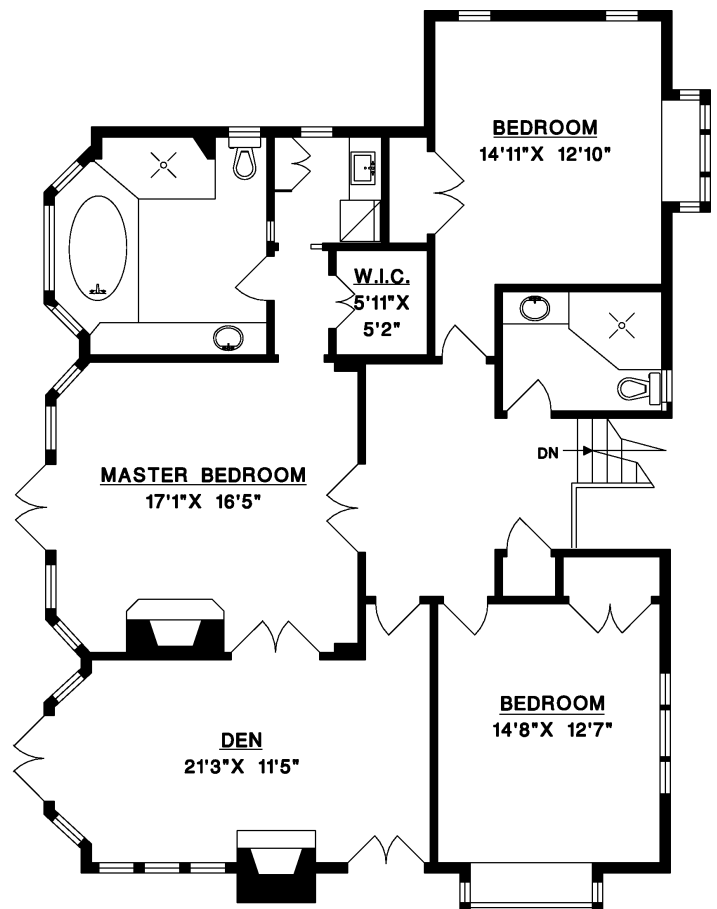

MAIN FLOOR

UPPER FLOOR

Dee Elliott

Personal Real Estate Corporation

dee_elliott@yahoo.com 604.612.7798

**935 WINDJAMMER ROAD
BOWEN ISLAND**

MAIN FLOOR	1,211 SQ.FT.
UPPER FLOOR	1,560 SQ.FT.
LOWER FLOOR	1,157 SQ.FT.
TOTAL	3,928 SQ.FT.

LOWER FLOOR