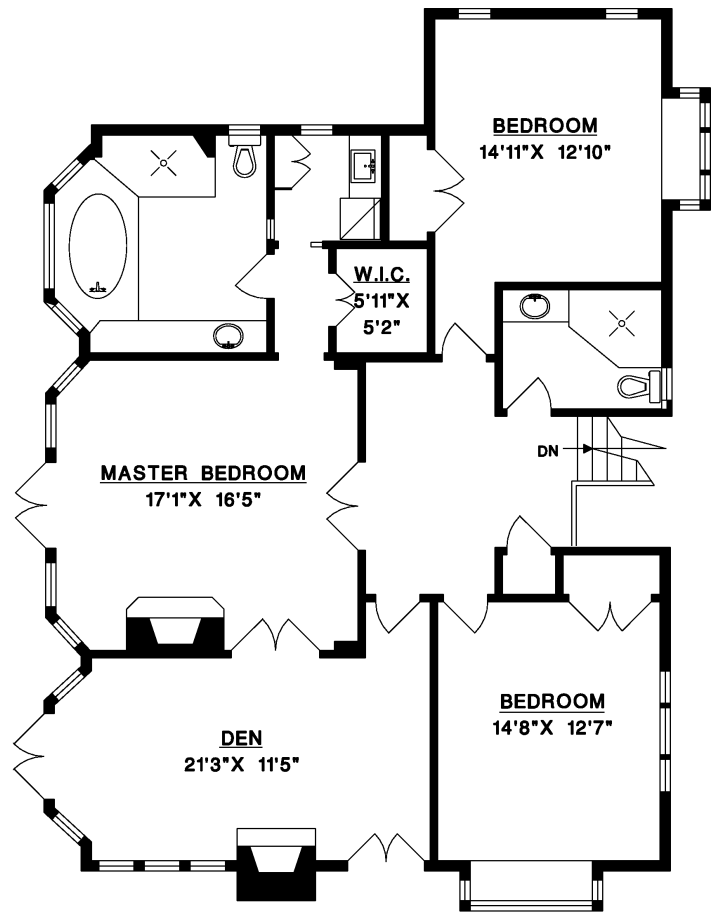

MAIN FLOOR

UPPER FLOOR

Dee Elliott

Personal Real Estate Corporation

dee_elliott@yahoo.com 604.612.7798

**935 WINDJAMMER ROAD
BOWEN ISLAND**

MAIN FLOOR	1,211 SQ.FT.
UPPER FLOOR	1,560 SQ.FT.
LOWER FLOOR	1,157 SQ.FT.
TOTAL	3,928 SQ.FT.

LOWER FLOOR