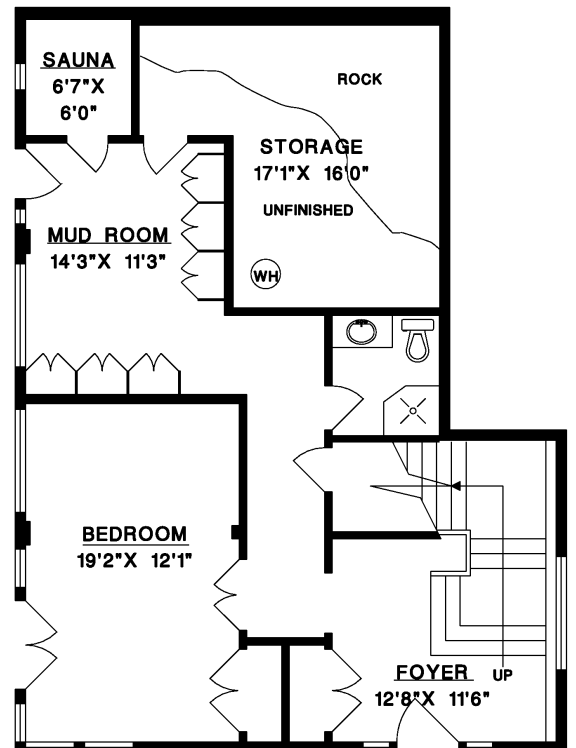

MAIN FLOOR

UPPER FLOOR

Dee Elliott

Personal Real Estate Corporation

dee_elliott@yahoo.com 604.612.7798

**935 WINDJAMMER ROAD
BOWEN ISLAND**

MAIN FLOOR	1,211 SQ.FT.
UPPER FLOOR	1,560 SQ.FT.
LOWER FLOOR	1,157 SQ.FT.
TOTAL	3,928 SQ.FT.

LOWER FLOOR