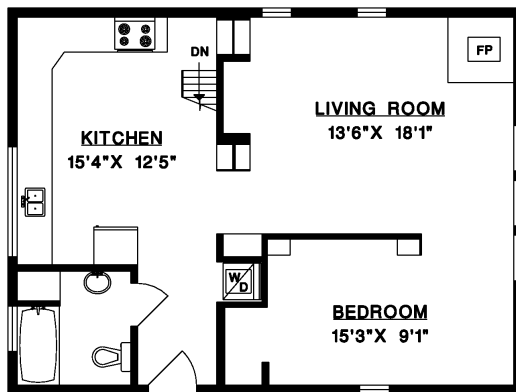

Dee Elliott

Personal Real Estate Corporation

dee_elliott@yahoo.com 604.612.7798

894 BOLTON ROAD BOWEN ISLAND

MAIN FLOOR	1,364 SQ.FT.
UPPER FLOOR	1,109 SQ.FT.
TOTAL	2,473 SQ.FT.
UPPER COACH HOUSE	770 SQ.FT.
LOWER COACH HOUSE	770 SQ.FT.
LOFT	366 SQ.FT.
TOTAL	1,906 SQ.FT.
STUDIO	147 SQ.FT.
LOFT	90 SQ.FT.
TOTAL	237 SQ.FT.

STUDIO

UPPER FLOOR

MAIN FLOOR

UPPER COACH HOUSE

LOWER COACH HOUSE