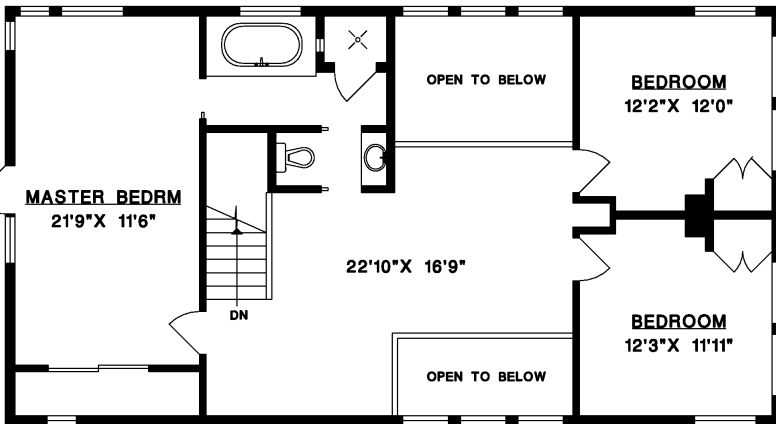

Dee Elliott

Personal Real Estate Corporation

dee_elliott@yahoo.com 604.612.7798

894 BOLTON ROAD BOWEN ISLAND

MAIN FLOOR	1,364 SQ.FT.
UPPER FLOOR	1,109 SQ.FT.
TOTAL	2,473 SQ.FT.
UPPER COACH HOUSE	770 SQ.FT.
LOWER COACH HOUSE	770 SQ.FT.
LOFT	366 SQ.FT.
TOTAL	1,906 SQ.FT.
STUDIO	147 SQ.FT.
LOFT	90 SQ.FT.
TOTAL	237 SQ.FT.

STUDIO

UPPER FLOOR

MAIN FLOOR

UPPER COACH HOUSE

LOWER COACH HOUSE