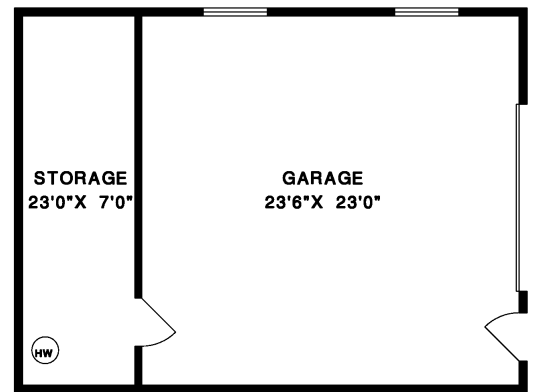

Dee Elliott

Personal Real Estate Corporation

dee_elliott@yahoo.com 604.612.7798

894 BOLTON ROAD BOWEN ISLAND

MAIN FLOOR	1,364 SQ.FT.
UPPER FLOOR	1,109 SQ.FT.
TOTAL	2,473 SQ.FT.
UPPER COACH HOUSE	770 SQ.FT.
LOWER COACH HOUSE	770 SQ.FT.
LOFT	366 SQ.FT.
TOTAL	1,906 SQ.FT.
STUDIO	147 SQ.FT.
LOFT	90 SQ.FT.
TOTAL	237 SQ.FT.

STUDIO

UPPER FLOOR

MAIN FLOOR

UPPER COACH HOUSE

LOWER COACH HOUSE