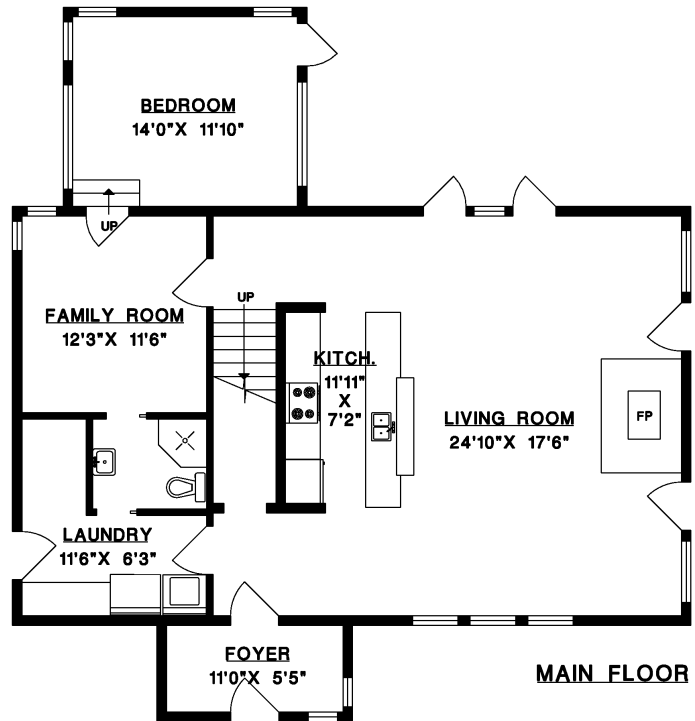

Dee Elliott

Personal Real Estate Corporation

dee_elliott@yahoo.com 604.612.7798

894 BOLTON ROAD BOWEN ISLAND

MAIN FLOOR	1,364 SQ.FT.
UPPER FLOOR	1,109 SQ.FT.
TOTAL	2,473 SQ.FT.
UPPER COACH HOUSE	770 SQ.FT.
LOWER COACH HOUSE	770 SQ.FT.
LOFT	366 SQ.FT.
TOTAL	1,906 SQ.FT.
STUDIO	147 SQ.FT.
LOFT	90 SQ.FT.
TOTAL	237 SQ.FT.

STUDIO

UPPER FLOOR

MAIN FLOOR

UPPER COACH HOUSE

LOWER COACH HOUSE