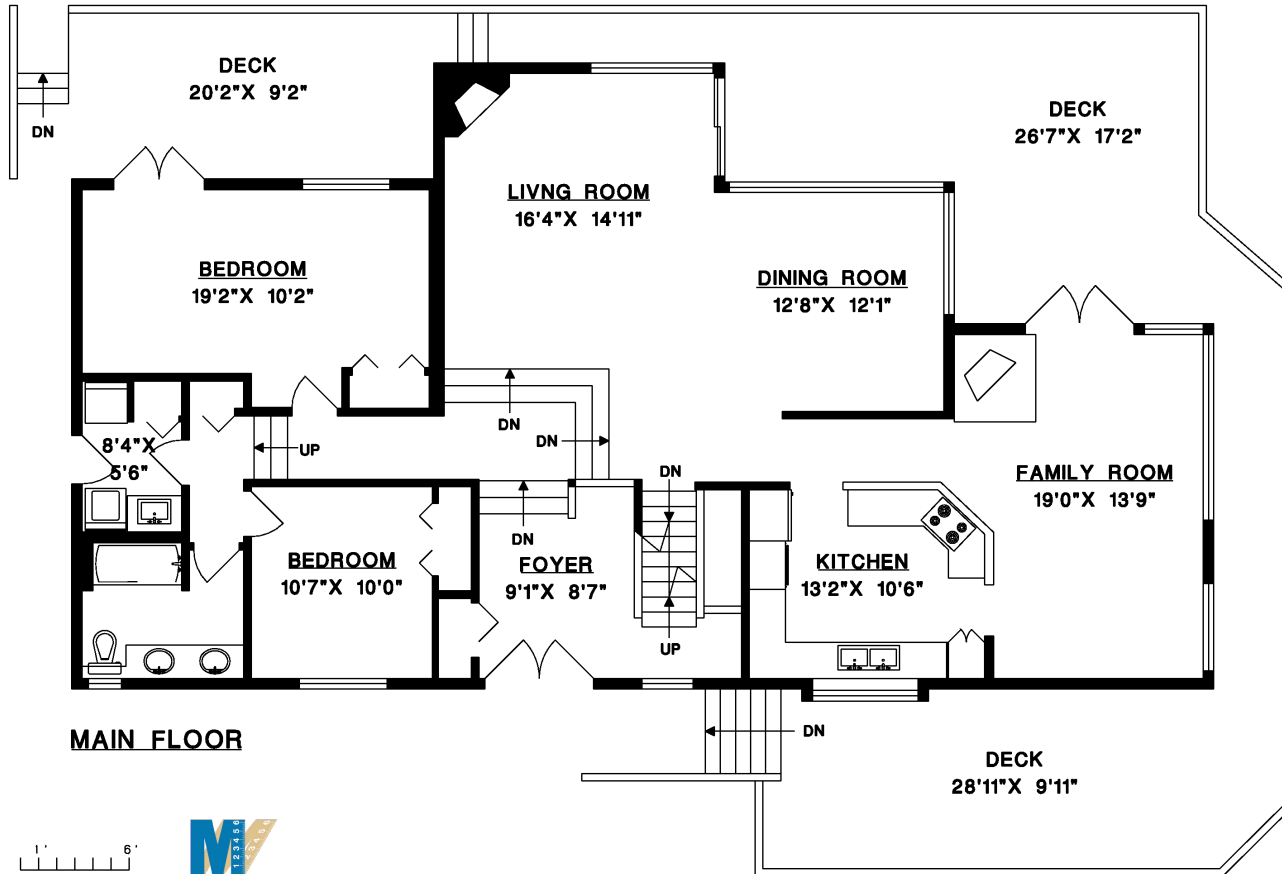

801 HUMMINGBIRD LANE
BOWEN ISLAND

Dee Elliott

Personal Real Estate Corporation

dee_elliott@yahoo.com 604.612.7798

MAIN FLOOR	1,765 SQ.FT.
UPPER FLOOR	556 SQ.FT.
LOWER FLOOR	838 SQ.FT.
TOTAL	3,159 SQ.FT.
GARAGE	593 SQ.FT.
DECK	1,053 SQ.FT.

MAIN FLOOR

UPPER FLOOR

LOWER FLOOR