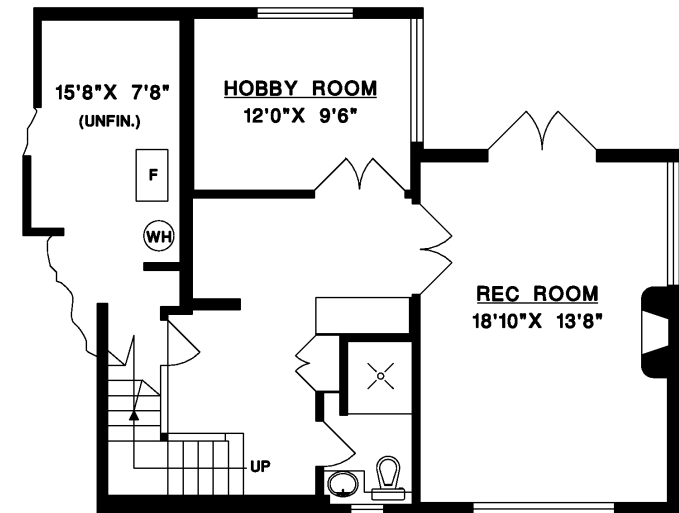

801 HUMMINGBIRD LANE
BOWEN ISLAND

Dee Elliott

Personal Real Estate Corporation

dee_elliott@yahoo.com 604.612.7798

MAIN FLOOR	1,765 SQ.FT.
UPPER FLOOR	556 SQ.FT.
LOWER FLOOR	838 SQ.FT.
TOTAL	3,159 SQ.FT.
GARAGE	593 SQ.FT.
DECK	1,053 SQ.FT.

MAIN FLOOR

UPPER FLOOR

LOWER FLOOR