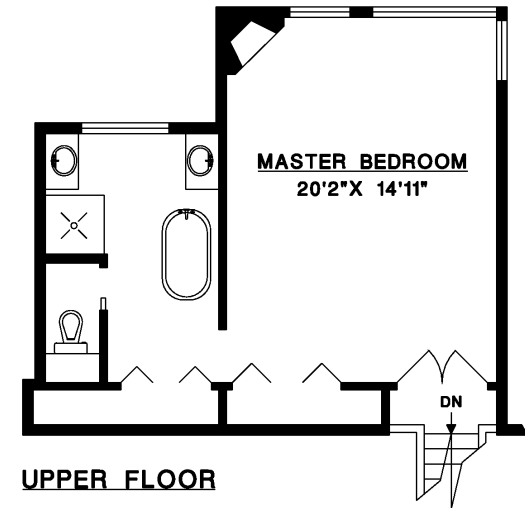

801 HUMMINGBIRD LANE
BOWEN ISLAND

Dee Elliott

Personal Real Estate Corporation

dee_elliott@yahoo.com 604.612.7798

MAIN FLOOR	1,765 SQ.FT.
UPPER FLOOR	556 SQ.FT.
LOWER FLOOR	838 SQ.FT.
TOTAL	3,159 SQ.FT.
GARAGE	593 SQ.FT.
DECK	1,053 SQ.FT.

MAIN FLOOR

UPPER FLOOR

LOWER FLOOR