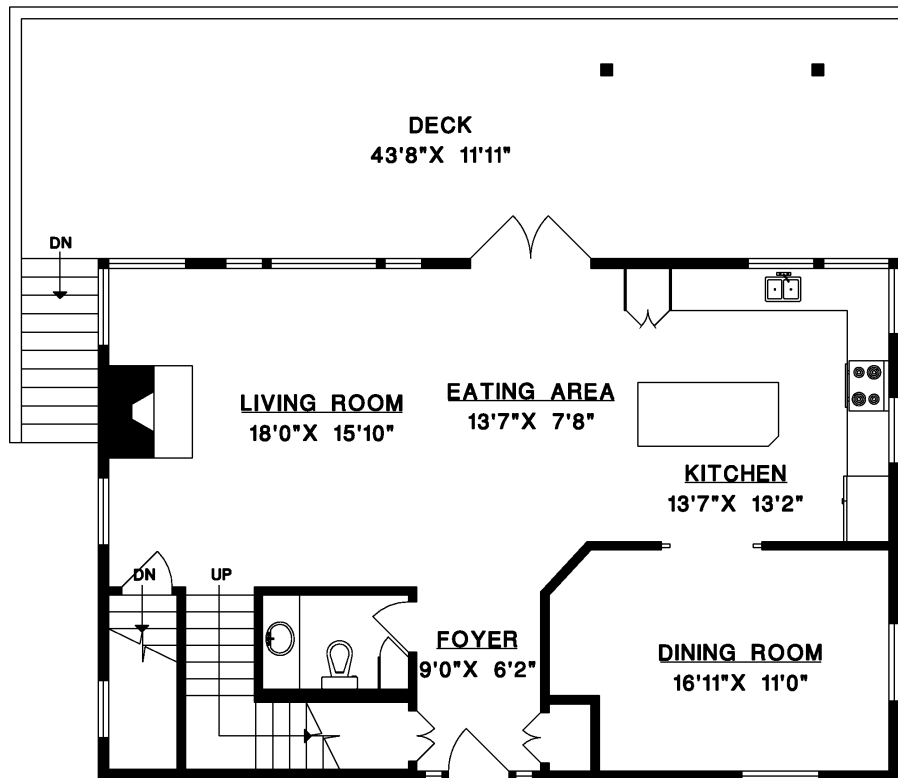

UPPER FLOOR

Dee Elliott

Personal Real Estate Corporation

dee_elliott@yahoo.com 604.612.7798

**965 SEAVIEW PLACE
BOWEN ISLAND**

MAIN FLOOR	1,036 SQ.FT.
UPPER FLOOR	780 SQ.FT.
LOWER FLOOR	1,036 SQ.FT.
TOTAL	2,852 SQ.FT.
DECK	561 SQ.FT.

MAIN FLOOR

LOWER FLOOR