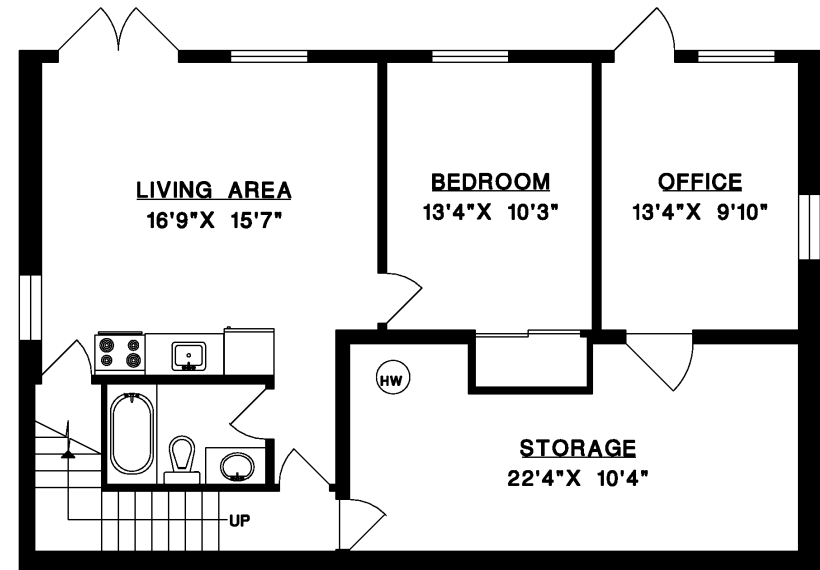

UPPER FLOOR

Dee Elliott

Personal Real Estate Corporation

dee_elliott@yahoo.com 604.612.7798

**965 SEAVIEW PLACE
BOWEN ISLAND**

MAIN FLOOR	1,036 SQ.FT.
UPPER FLOOR	780 SQ.FT.
LOWER FLOOR	1,036 SQ.FT.
TOTAL	2,852 SQ.FT.
DECK	561 SQ.FT.

MAIN FLOOR

LOWER FLOOR