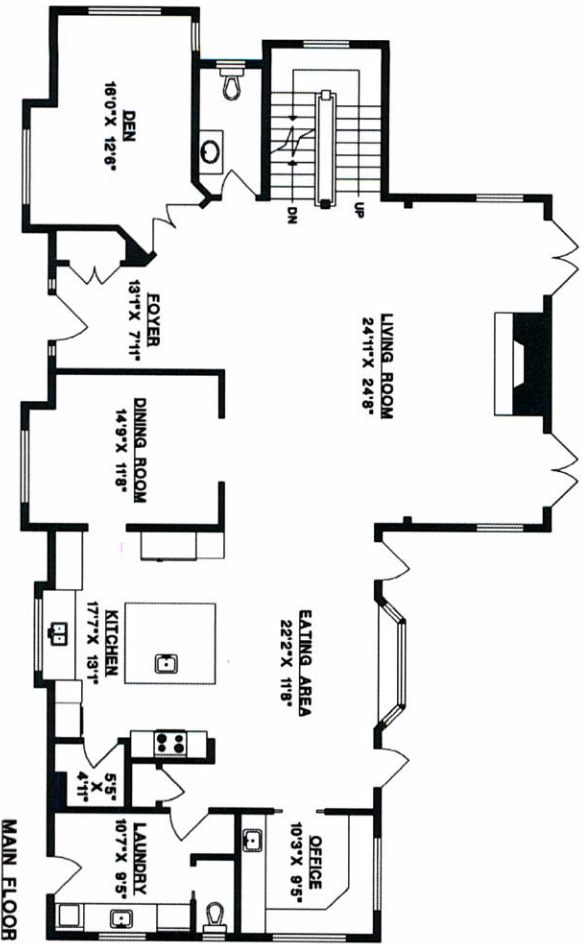

Dee Elliott

Personal Real Estate Corporation
 dee_elliott@yahoo.com 604.612.7798

949 ARBUTUS BAY LANE BOWEN ISLAND

UPPER FLOOR

MAIN FLOOR

LOWER FLOOR

MAIN FLOOR	2,234 SQ.FT.
UPPER FLOOR	1,635 SQ.FT.
LOWER FLOOR	1,856 SQ.FT.
TOTAL	5,725 SQ.FT.
STORAGE	837 SQ.FT.
STUDIO	543 SQ.FT.
SUITE	865 SQ.FT.
GARAGES	1,681 SQ.FT.

Dee Elliott

Personal Real Estate Corporation

dee_elliott@yahoo.com 604.612.7798

949 ARBUTUS BAY LANE
BOWEN ISLAND

MAIN FLOOR	2,234 SQ.FT.
UPPER FLOOR	1,635 SQ.FT.
LOWER FLOOR	1,856 SQ.FT.

TOTAL 5,725 SQ.FT.

STORAGE 837 SQ.FT.

STUDIO 543 SQ.FT.

SUITE 865 SQ.FT.

GARAGES 1,681 SQ.FT.

Dee Elliott

Personal Real Estate Corporation

dee_elliott@yahoo.com 604.612.7798

949 ARBUTUS BAY LANE
BOWEN ISLAND

MAIN FLOOR 2,234 SQ.FT.
UPPER FLOOR 1,635 SQ.FT.
LOWER FLOOR 1,856 SQ.FT.

TOTAL 5,725 SQ.FT.

STORAGE 837 SQ.FT.
STUDIO 543 SQ.FT.
SUITE 865 SQ.FT.
GARAGES 1,681 SQ.FT.

UPPER FLOOR

LOWER FLOOR