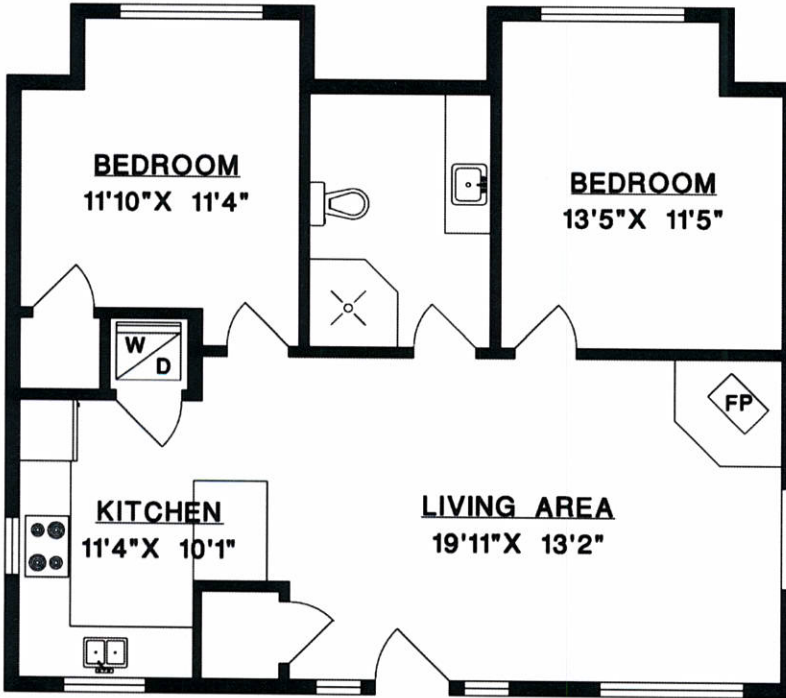

Dee Elliott

Personal Real Estate Corporation
 dee_elliott@yahoo.com 604.612.7798

949 ARBUTUS BAY LANE BOWEN ISLAND

UPPER FLOOR

MAIN FLOOR

LOWER FLOOR

MAIN FLOOR	2,234 SQ.FT.
UPPER FLOOR	1,635 SQ.FT.
LOWER FLOOR	1,856 SQ.FT.
TOTAL	5,725 SQ.FT.
STORAGE	837 SQ.FT.
STUDIO	543 SQ.FT.
SUITE	865 SQ.FT.
GARAGES	1,681 SQ.FT.

Dee Elliott

Personal Real Estate Corporation

dee_elliott@yahoo.com 604.612.7798

949 ARBUTUS BAY LANE
BOWEN ISLAND

MAIN FLOOR	2,234 SQ.FT.
UPPER FLOOR	1,635 SQ.FT.
LOWER FLOOR	1,856 SQ.FT.

TOTAL 5,725 SQ.FT.

STORAGE 837 SQ.FT.

STUDIO 543 SQ.FT.

SUITE 865 SQ.FT.

GARAGES 1,681 SQ.FT.

Dee Elliott

Personal Real Estate Corporation

dee_elliott@yahoo.com 604.612.7798

949 ARBUTUS BAY LANE
BOWEN ISLAND

MAIN FLOOR 2,234 SQ.FT.
UPPER FLOOR 1,635 SQ.FT.
LOWER FLOOR 1,856 SQ.FT.

TOTAL 5,725 SQ.FT.

STORAGE 837 SQ.FT.
STUDIO 543 SQ.FT.
SUITE 865 SQ.FT.
GARAGES 1,681 SQ.FT.

UPPER FLOOR

LOWER FLOOR