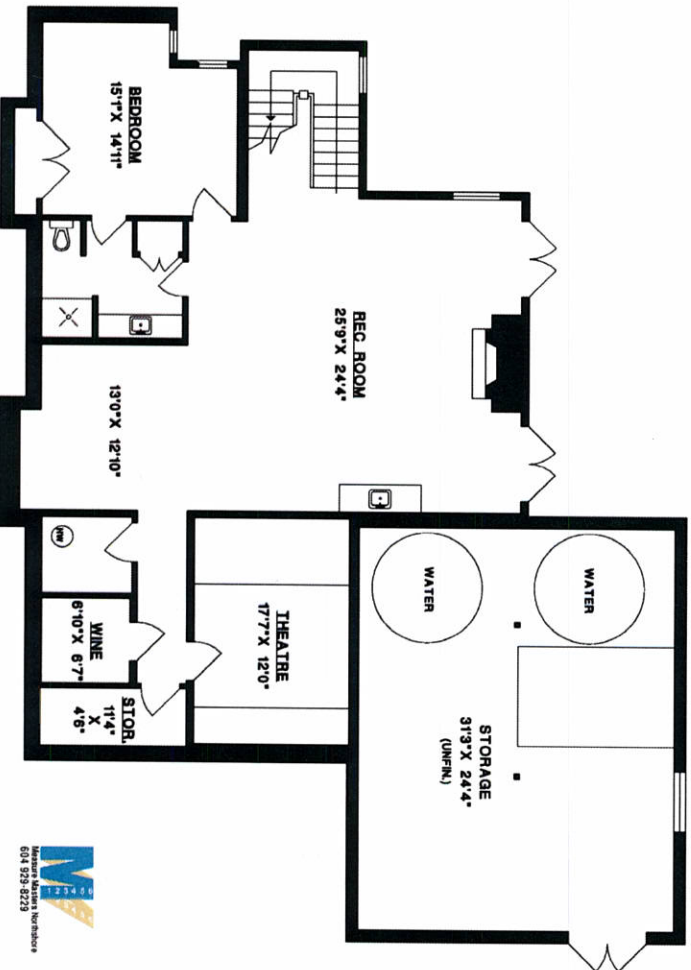

Dee Elliott

Personal Real Estate Corporation
 dee_elliott@yahoo.com 604.612.7798

949 ARBUTUS BAY LANE BOWEN ISLAND

UPPER FLOOR

MAIN FLOOR

LOWER FLOOR

MAIN FLOOR	2,234 SQ.FT.
UPPER FLOOR	1,635 SQ.FT.
LOWER FLOOR	1,856 SQ.FT.
TOTAL	5,725 SQ.FT.
STORAGE	837 SQ.FT.
STUDIO	543 SQ.FT.
SUITE	865 SQ.FT.
GARAGES	1,681 SQ.FT.

Dee Elliott

Personal Real Estate Corporation

dee_elliott@yahoo.com 604.612.7798

949 ARBUTUS BAY LANE
BOWEN ISLAND

MAIN FLOOR	2,234 SQ.FT.
UPPER FLOOR	1,635 SQ.FT.
LOWER FLOOR	1,856 SQ.FT.

TOTAL 5,725 SQ.FT.

STORAGE 837 SQ.FT.

STUDIO 543 SQ.FT.

SUITE 865 SQ.FT.

GARAGES 1,681 SQ.FT.

Dee Elliott

Personal Real Estate Corporation

dee_elliott@yahoo.com 604.612.7798

949 ARBUTUS BAY LANE
BOWEN ISLAND

MAIN FLOOR 2,234 SQ.FT.
UPPER FLOOR 1,635 SQ.FT.
LOWER FLOOR 1,856 SQ.FT.

TOTAL 5,725 SQ.FT.

STORAGE 837 SQ.FT.
STUDIO 543 SQ.FT.
SUITE 865 SQ.FT.
GARAGES 1,681 SQ.FT.

UPPER FLOOR

LOWER FLOOR