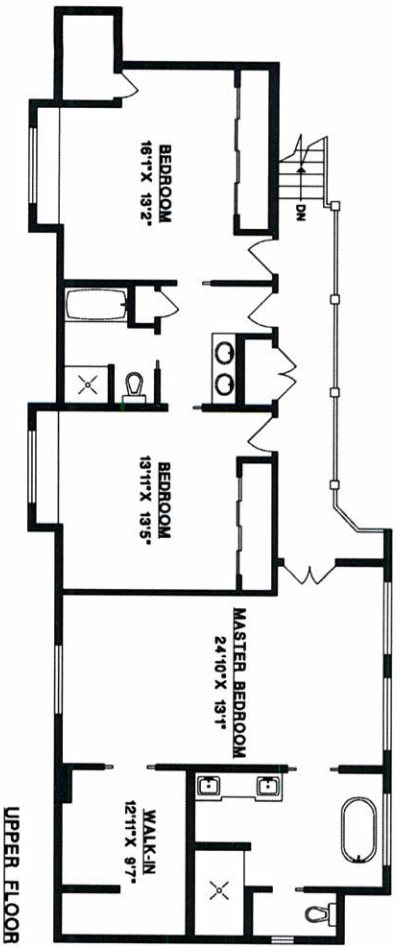

Dee Elliott

Personal Real Estate Corporation
 dee_elliott@yahoo.com 604.612.7798

949 ARBUTUS BAY LANE BOWEN ISLAND

UPPER FLOOR

MAIN FLOOR

LOWER FLOOR

MAIN FLOOR	2,234 SQ.FT.
UPPER FLOOR	1,635 SQ.FT.
LOWER FLOOR	1,856 SQ.FT.
TOTAL	5,725 SQ.FT.
STORAGE	837 SQ.FT.
STUDIO	543 SQ.FT.
SUITE	865 SQ.FT.
GARAGES	1,681 SQ.FT.

Dee Elliott

Personal Real Estate Corporation

dee_elliott@yahoo.com 604.612.7798

949 ARBUTUS BAY LANE
BOWEN ISLAND

MAIN FLOOR	2,234 SQ.FT.
UPPER FLOOR	1,635 SQ.FT.
LOWER FLOOR	1,856 SQ.FT.

TOTAL 5,725 SQ.FT.

MAIN FLOOR 2,234 SQ.FT.
UPPER FLOOR 1,635 SQ.FT.
LOWER FLOOR 1,856 SQ.FT.

TOTAL 5,725 SQ.FT.

STORAGE 837 SQ.FT.
STUDIO 543 SQ.FT.
SUITE 865 SQ.FT.
GARAGES 1,681 SQ.FT.

UPPER FLOOR

LOWER FLOOR