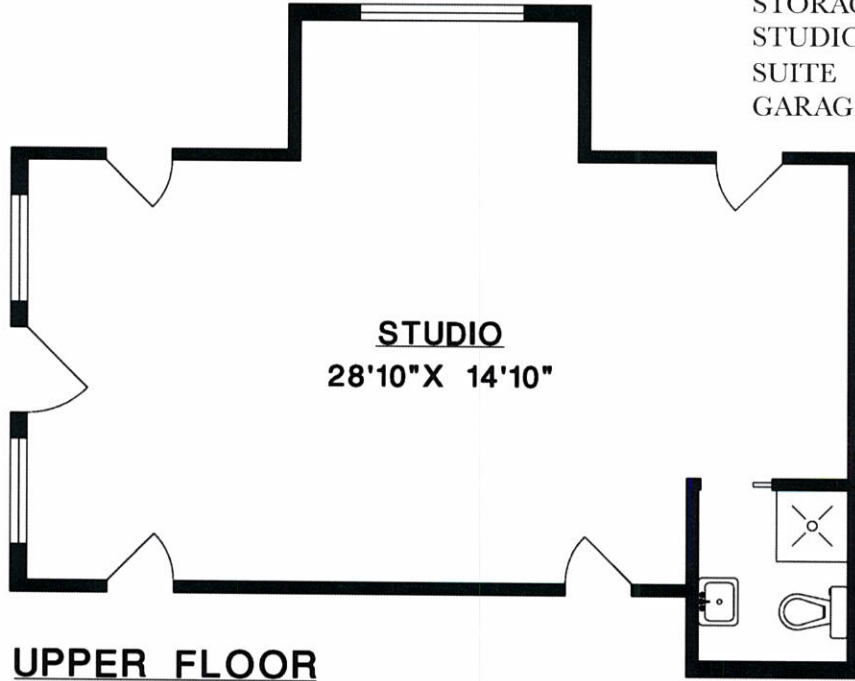

Dee Elliott

Personal Real Estate Corporation
 dee_elliott@yahoo.com 604.612.7798

949 ARBUTUS BAY LANE BOWEN ISLAND

UPPER FLOOR

MAIN FLOOR

LOWER FLOOR

MAIN FLOOR	2,234 SQ.FT.
UPPER FLOOR	1,635 SQ.FT.
LOWER FLOOR	1,856 SQ.FT.
TOTAL	5,725 SQ.FT.
STORAGE	837 SQ.FT.
STUDIO	543 SQ.FT.
SUITE	865 SQ.FT.
GARAGES	1,681 SQ.FT.

Dee Elliott

Personal Real Estate Corporation

dee_elliott@yahoo.com 604.612.7798

949 ARBUTUS BAY LANE
BOWEN ISLAND

MAIN FLOOR	2,234 SQ.FT.
UPPER FLOOR	1,635 SQ.FT.
LOWER FLOOR	1,856 SQ.FT.

TOTAL 5,725 SQ.FT.

STORAGE 837 SQ.FT.

STUDIO 543 SQ.FT.

SUITE 865 SQ.FT.

GARAGES 1,681 SQ.FT.

Dee Elliott

Personal Real Estate Corporation

dee_elliott@yahoo.com 604.612.7798

949 ARBUTUS BAY LANE
BOWEN ISLAND

MAIN FLOOR 2,234 SQ.FT.
UPPER FLOOR 1,635 SQ.FT.
LOWER FLOOR 1,856 SQ.FT.

TOTAL 5,725 SQ.FT.

STORAGE 837 SQ.FT.
STUDIO 543 SQ.FT.
SUITE 865 SQ.FT.
GARAGES 1,681 SQ.FT.

UPPER FLOOR

LOWER FLOOR